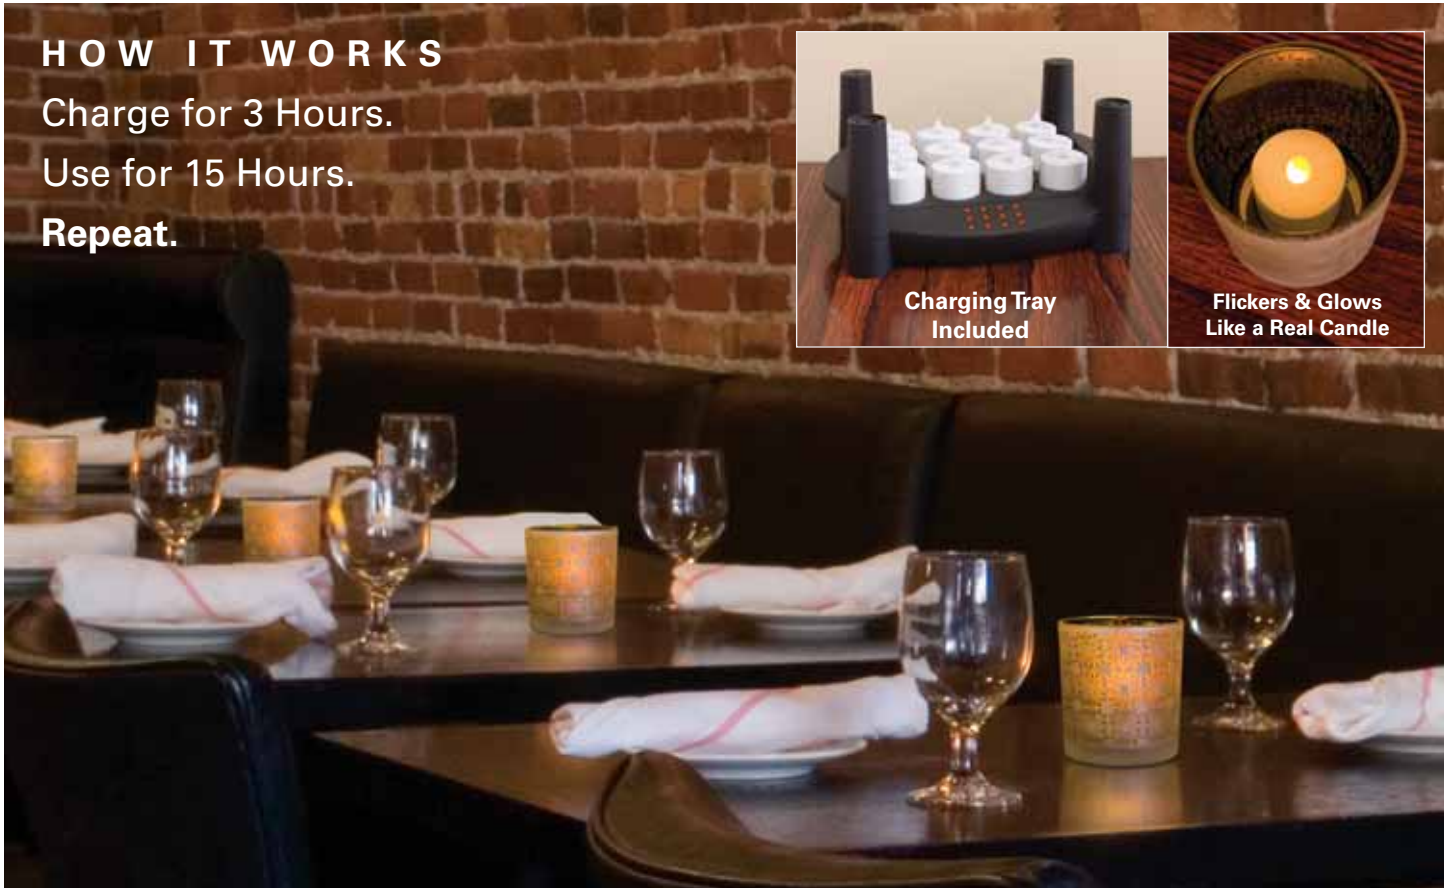

RECHARGEABLE LED FLAMELESS CANDLES

Candle
IMPRESSIONS®

Recharge & Reuse... It doesn't get any easier.

HOW IT WORKS

Charge for 3 Hours.

Use for 15 Hours.

Repeat.

SAFE

THE COMPETITION JUST DOES NOT STACK UP!

Candle Impressions® provides the most practical, innovative, and user-friendly Rechargeable Candles on the market.

1. Space-Saving Design

Only the Candle Impressions® EasyStack™ Charging Trays stack vertically to save space and reduce clutter.

...and they can all be charged in the same tray.

TEA LIGHTS

1.5" x 2"

Exposed ‘flame’ creates the perfect glow inside a translucent holder.

MELTED VOTIVES

1.5" x 2"

1.5" x 3"

Patented ‘Realistic Wick’ design makes these votives stylish enough to be used on their own, or with accessories.