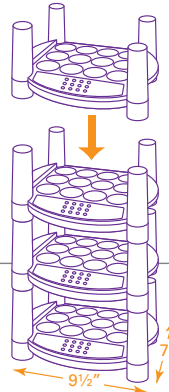

THE COMPETITION JUST DOES NOT STACK UP!

Candle Impressions® provides the most practical, innovative, and user-friendly Rechargeable Candles on the market.

1. Space-Saving Design

Only the Candle Impressions® EasyStack™ Charging Trays stack vertically to save space and reduce clutter.

Stack up to 4 trays together to charge 48 candles with one power adapter.

STACK UP 4 TRAYS AND SAVE 4 TIMES THE SPACE

By stacking up, our products use **4 times less** countertop space than the competition.

...and they can all be charged in the same tray.

TEA LIGHTS

1.5" x 2"

Exposed ‘flame’ creates the perfect glow inside a translucent holder.

MELTED VOTIVES

1.5" x 2"

1.5" x 3"

Patented ‘Realistic Wick’ design makes these votives stylish enough to be used on their own, or with accessories.