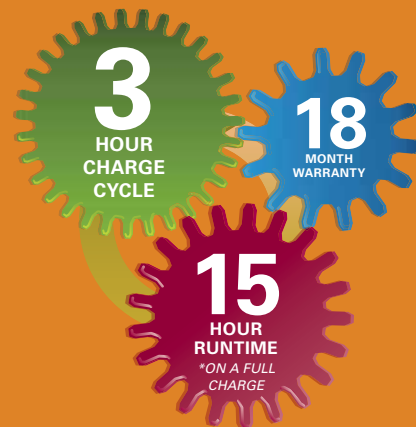

**Candle
IMPRESSIONS®**

T 877.779.5542 x230

F 905.940.2300

E hospitality@candleimpressions.net

W www.candleimpressions.net/hospitality